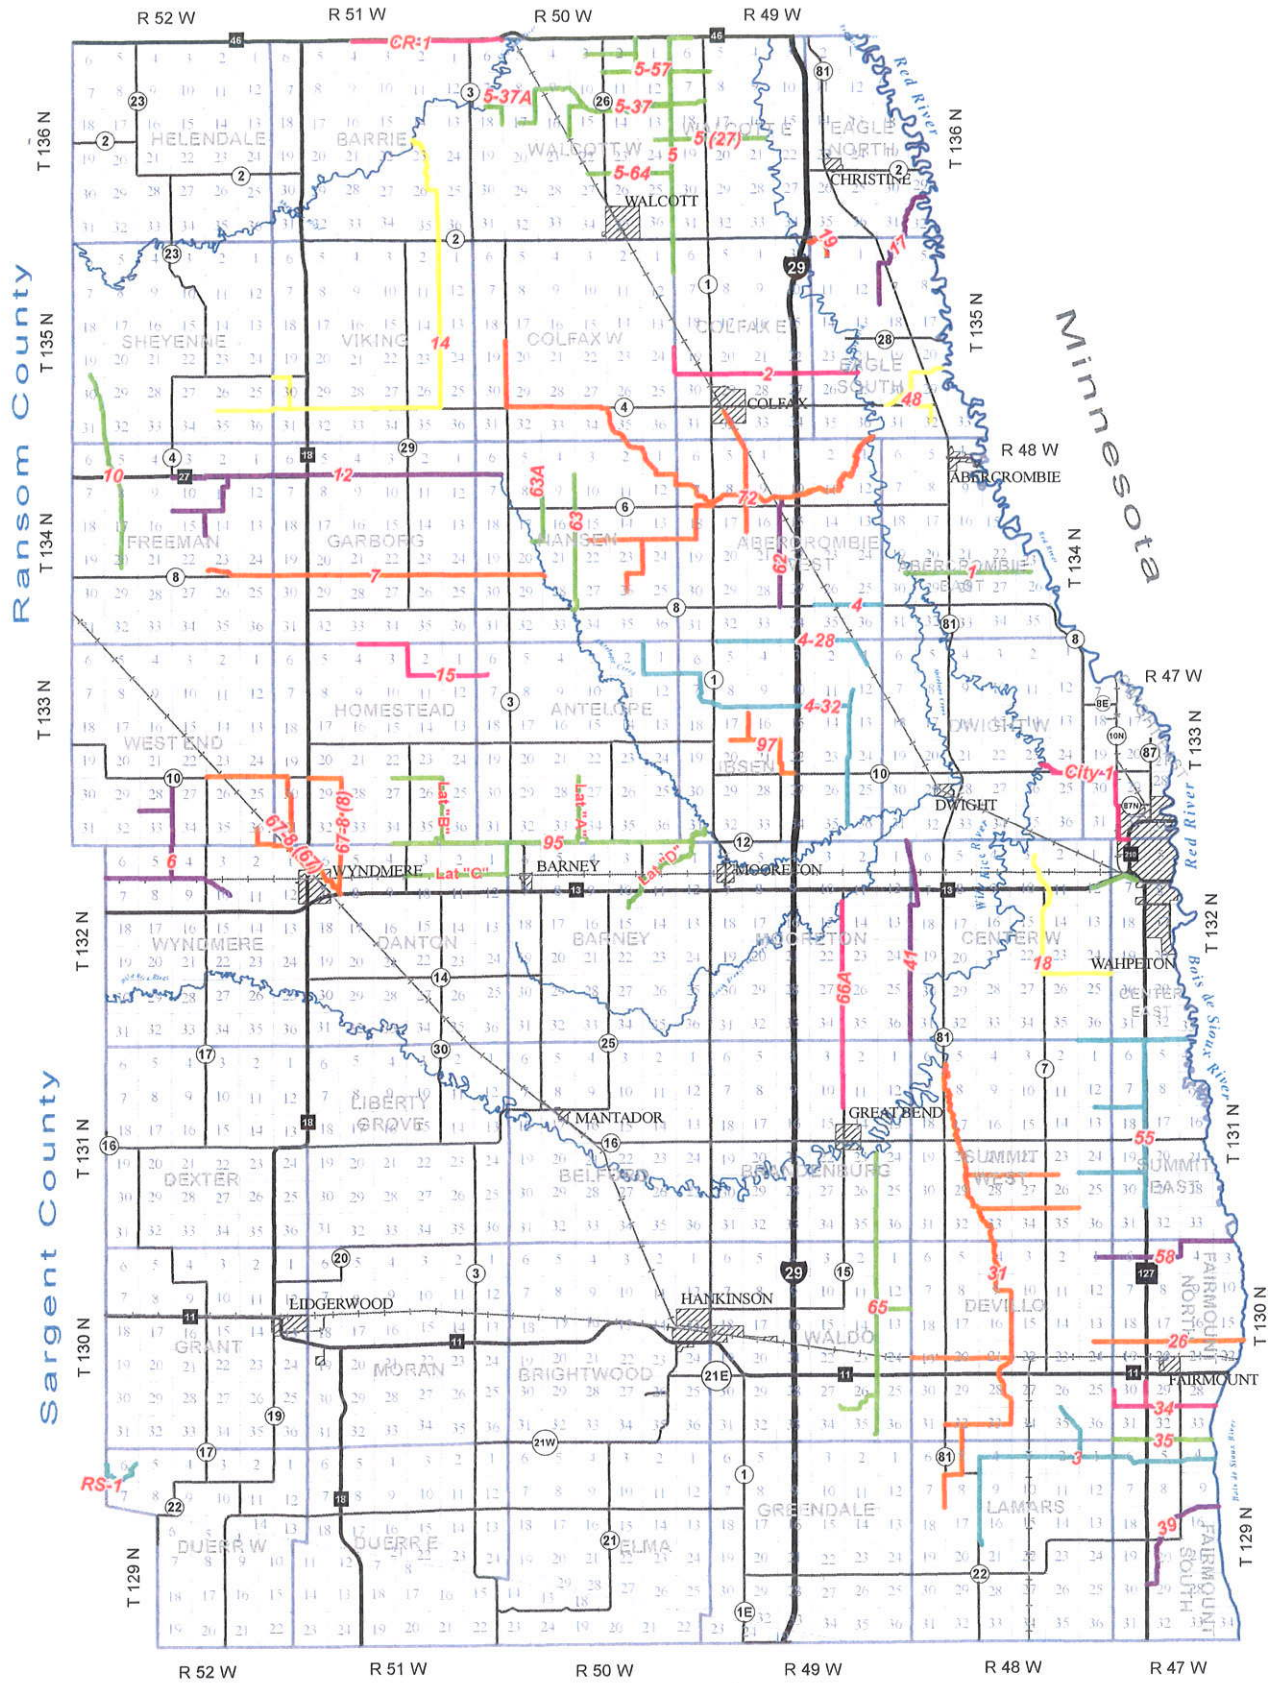

Cass County

Minnesota

Ransom County

Sargent County

South Dakota

Legal Assessment Drains
Richland County, ND