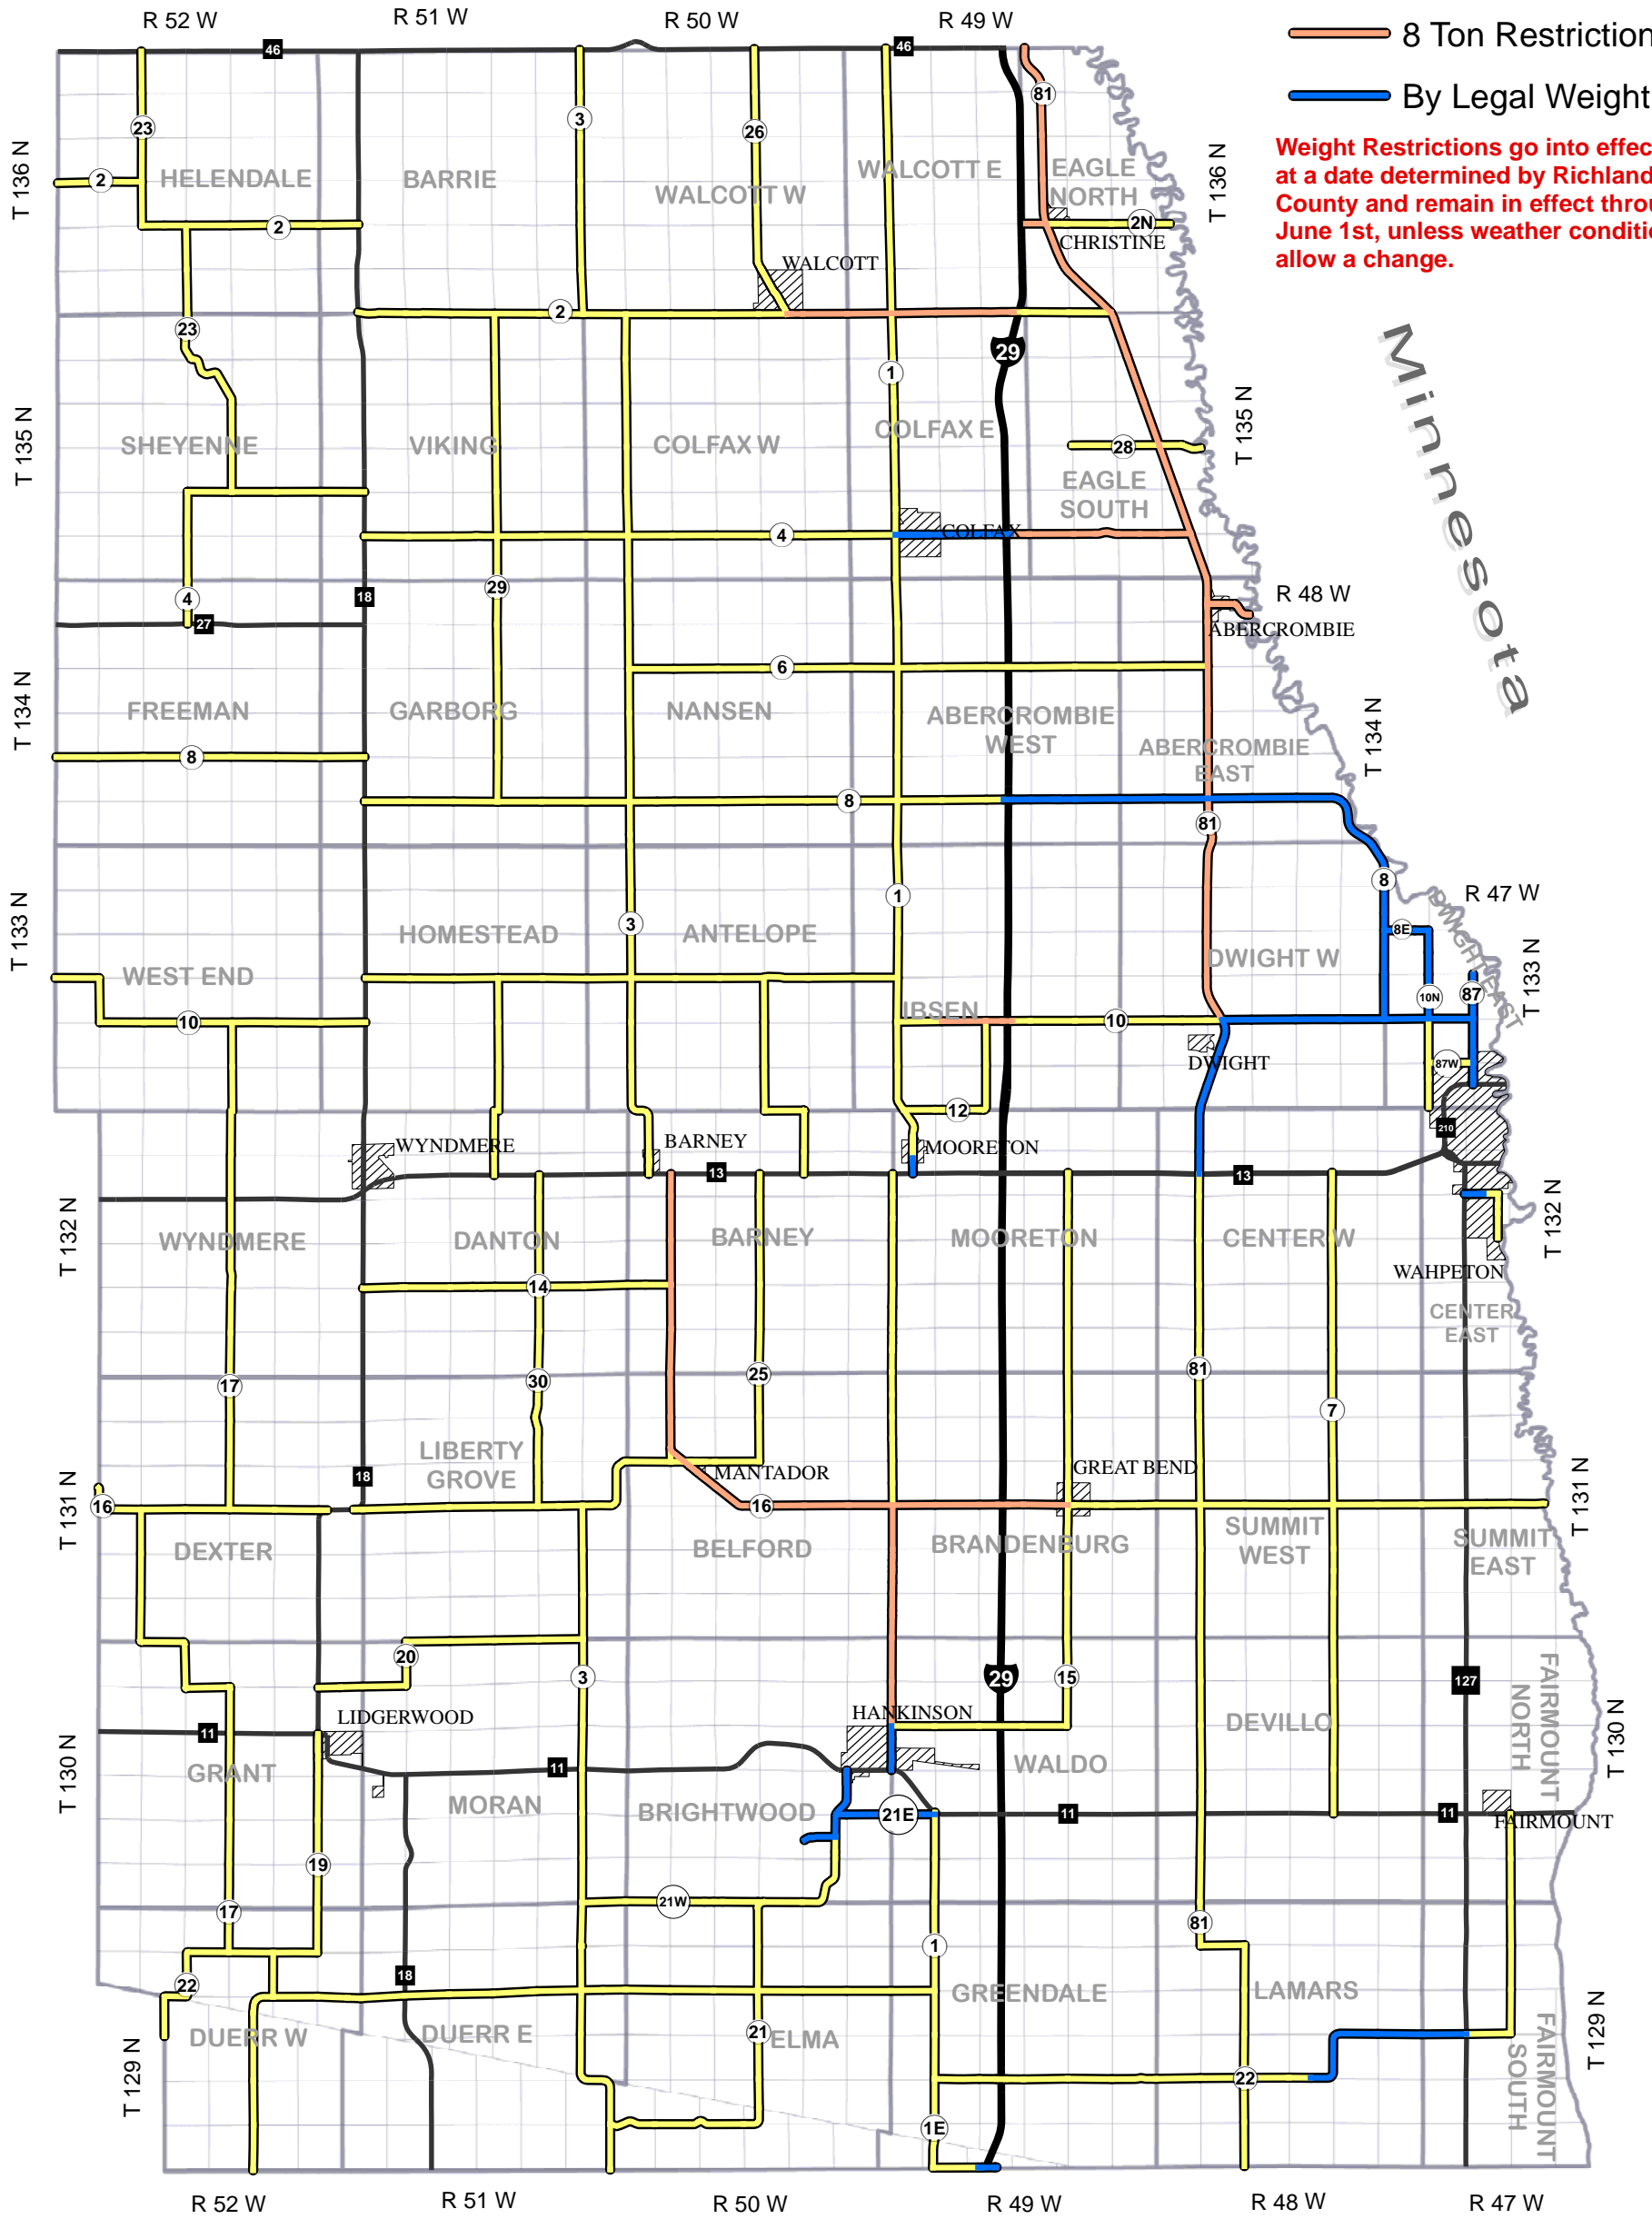

Cass County

Weight Restrictions

- 6 Ton Restriction
- 8 Ton Restriction
- By Legal Weight

Weight Restrictions go into effect at a date determined by Richland County and remain in effect through June 1st, unless weather conditions allow a change.

Ransom County

Sargent County

South Dakota

County Road Weight Restrictions Richland County, ND