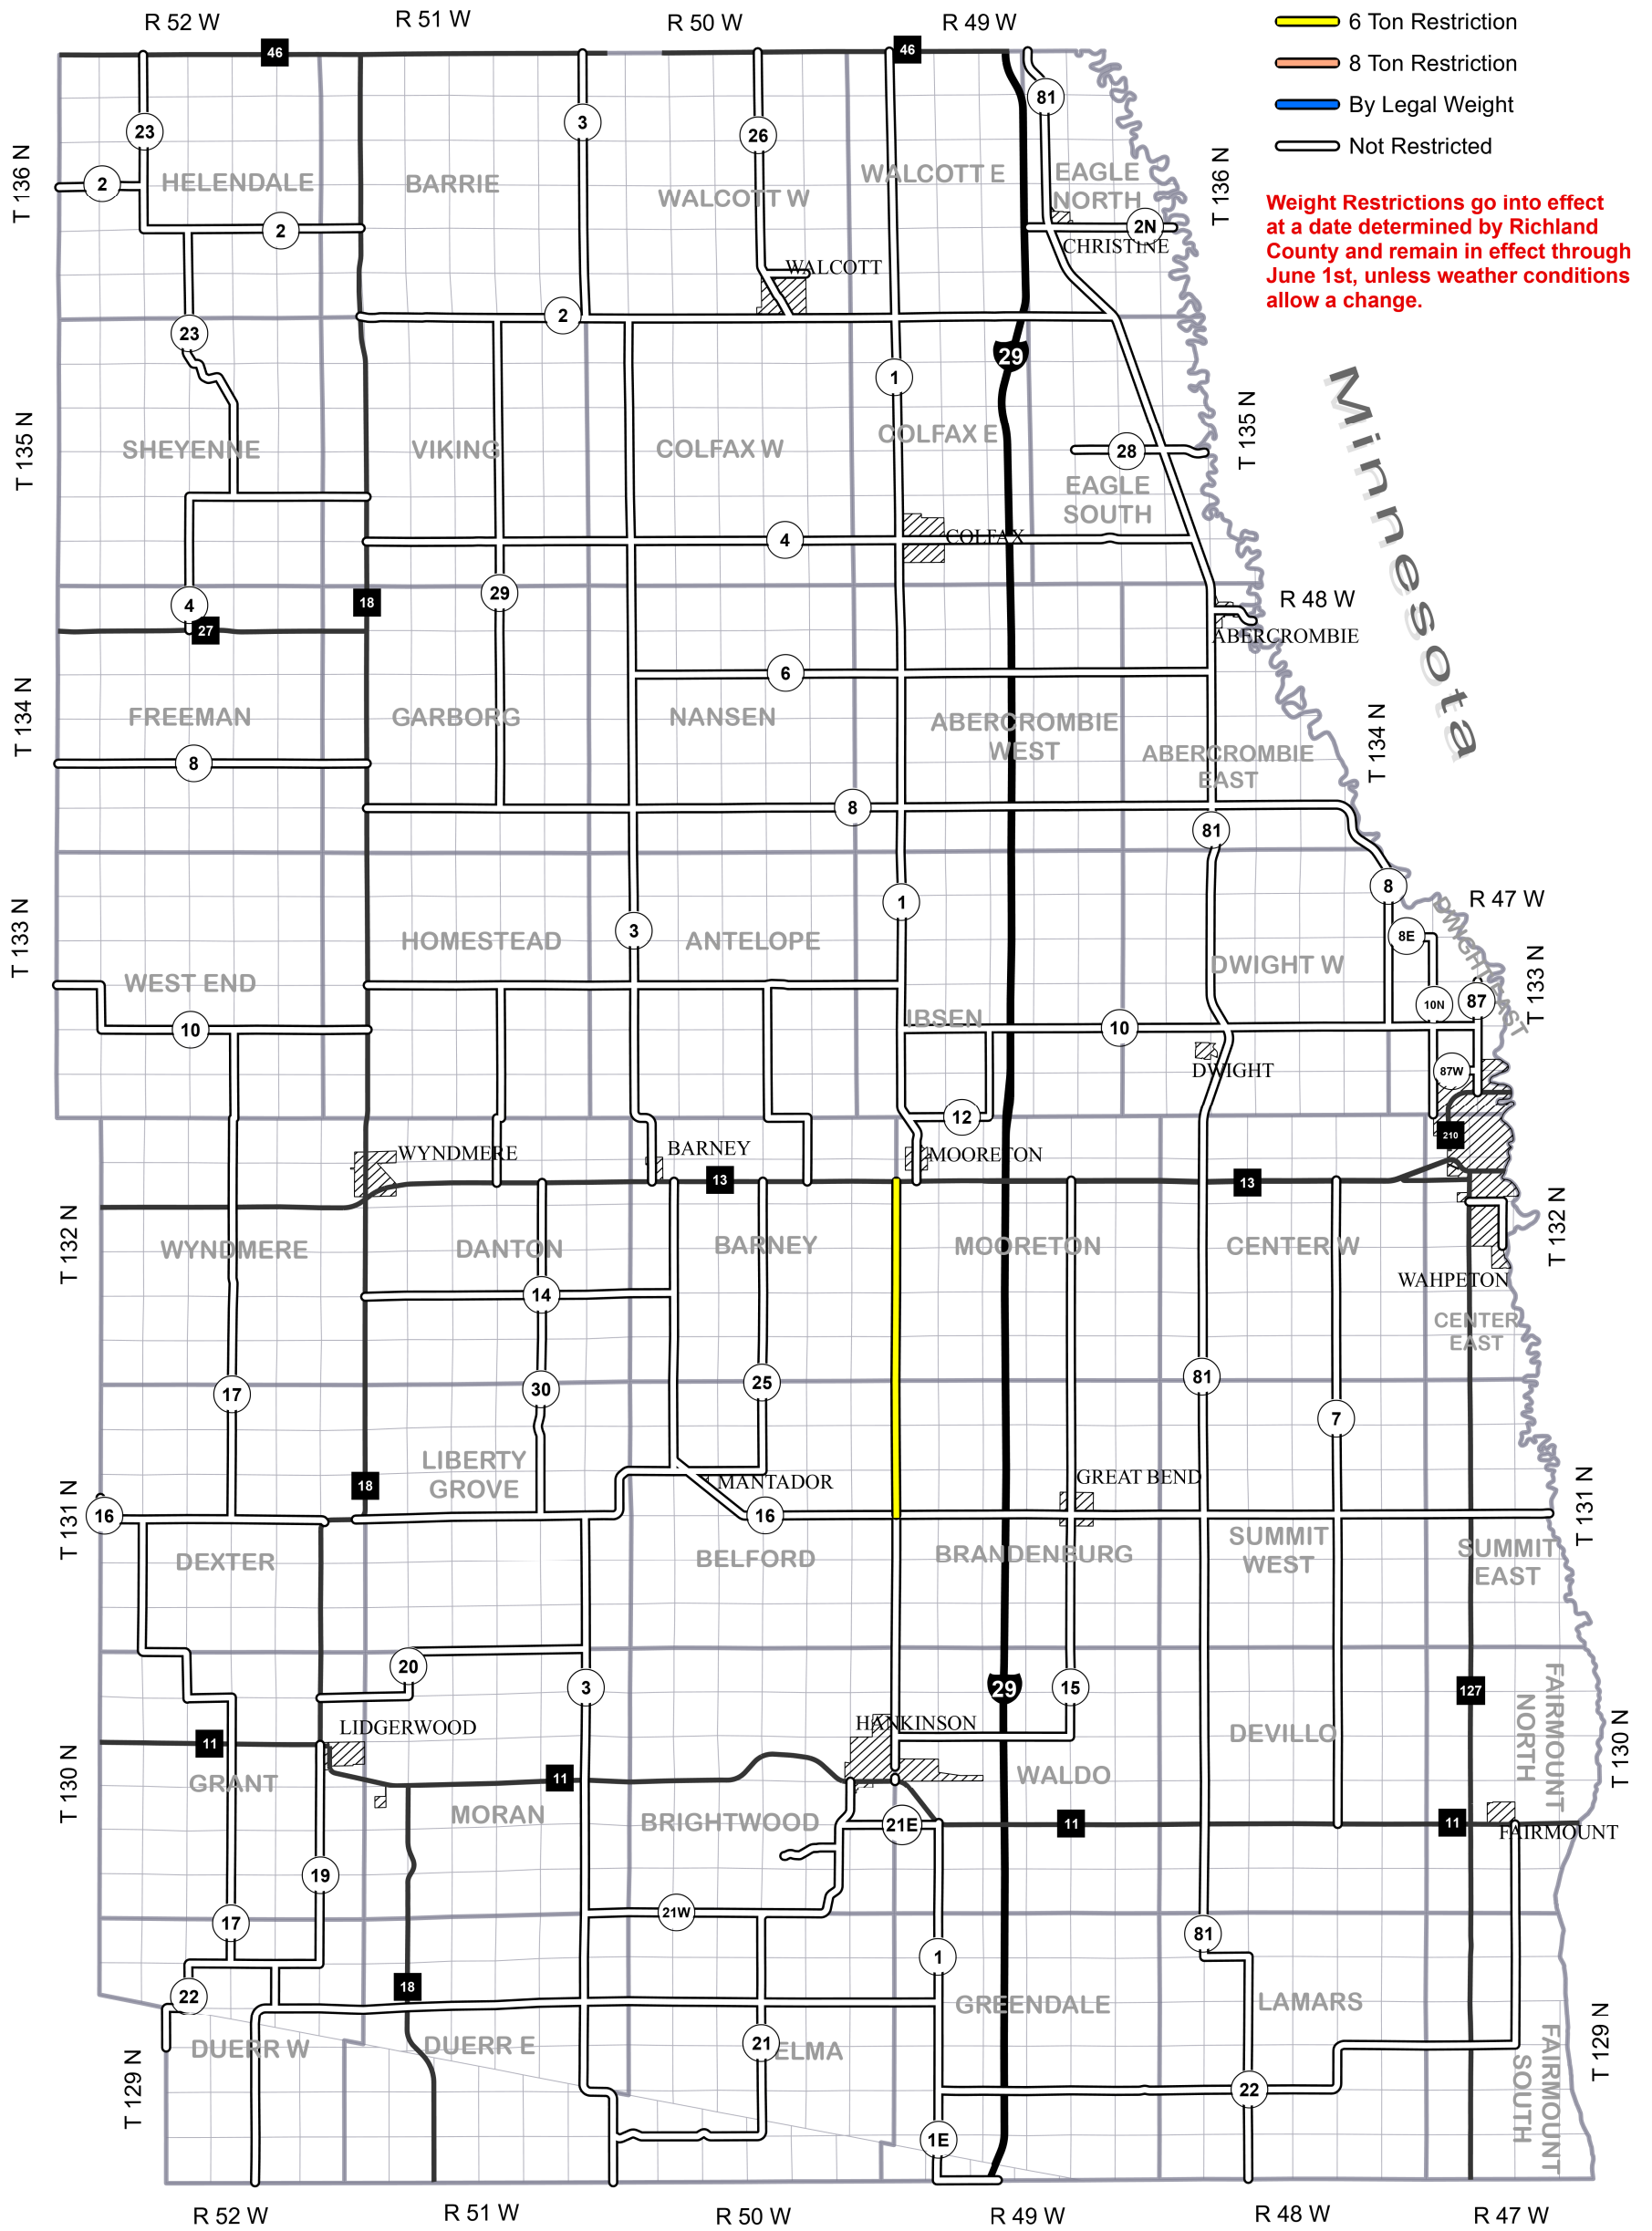

Cass County

Weight Restrictions

- 6 Ton Restriction
- 8 Ton Restriction
- By Legal Weight
- Not Restricted

Weight Restrictions go into effect at a date determined by Richland County and remain in effect through June 1st, unless weather conditions allow a change.

Ransom County

Sargent County

South Dakota

County Road Weight Restrictions Richland County, ND